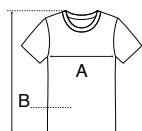

100% Cotton

Tear Away

Cotton Gymsac

BS902

MADE IN: India

Gymsac with contrasting drawcords. Removable label. Dimensions 40 x 50 cm.

COMPOSITION 100% cotton

SIZES UNICA

RB
royal blue

RO
rose

SA
sage

SK
sky

TU
turquoise

WH
white

SIZE GUIDE

	UNICA
A	40
B	50