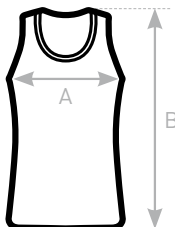

B&C Exact Move - TM 201

MEDIUM FIT

- Sleeveless T-shirt
- Necktape
- Exact 2-ply crew neck
- 1x1 ribbed collar with elastane
- Shoulder reinforced with single topstitching
- Binding at armholes with double topstitching
- Bottom hem with double topstitching
- Side seams

 100% pre-shrunk ring-spun cotton
SPORT GREY: 85% PRE-SHRUNK RING-SPUN COTTON - 15% VISCOSE

 Single Jersey

 145 g/m²

 S - M - L - XL - 2XL

 10 pcs/pack & 50 pcs/carton

SIZES [CM]

B&C EXACT MOVE TM 201	XS	S	M	L	XL	2XL	3XL
A HALF CHEST	-	49	52	55	58	61	-
B BODY LENGTH	-	69	71	73	75	77	-